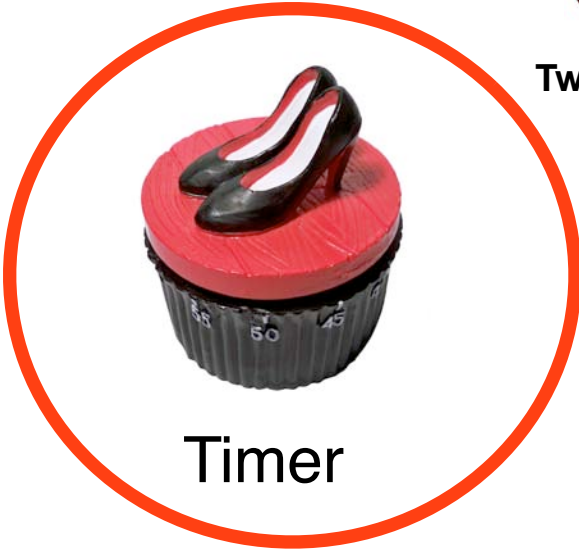

For Kitchen

Two Lumps of Sugar Makes Life Twice as Tasty!

Timer

Sinker

Oven Mitt & Potholder

Adult Apron

- adjustable strap and pockets
- 100% cotton with polyurethane coating

Wally Washers